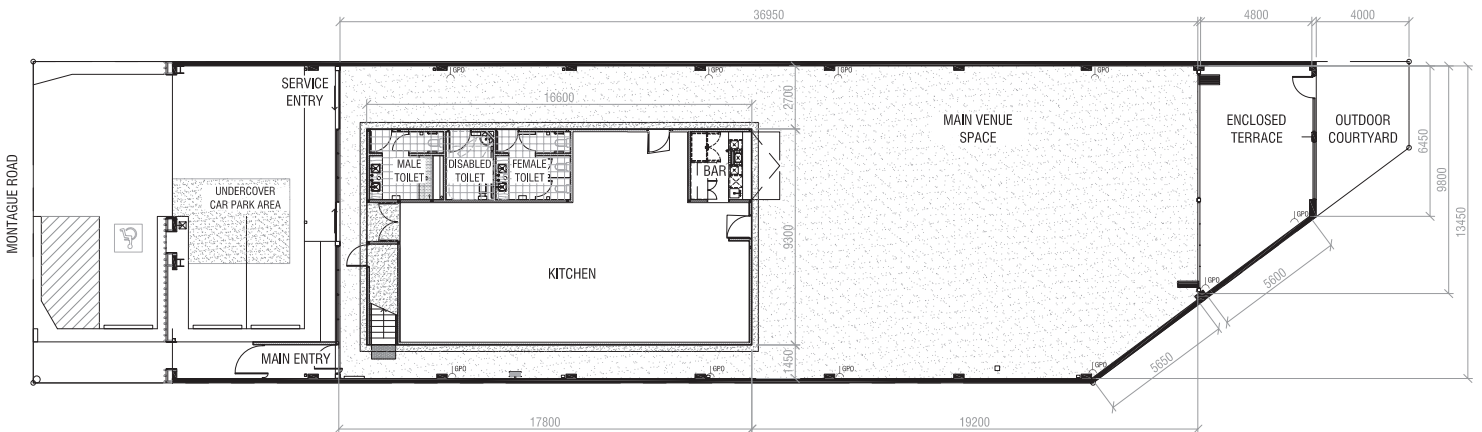

VENUE FEATURES

- Exclusive use of venue, including main event space, integrated bar, enclosed terrace, courtyard and private green room
- 6-hour event duration included in standard hire
- Complete event customisation with ability to source external styling and hire components
- Catering supplied exclusively by on-site caterer Chez Nous Corporate, with all event menus custom designed
- BYO alcohol, with service by RSA certified wait staff
- Venue management, including assistance coordinating your event and supplier recommendations
- Built-in speaker system and wireless microphone
- Fully air-conditioned
- Easy access to all required amenities and wheelchair accessibility
- Direct drive-in vehicle access for efficient bump-in/out
- Event organiser/client car parks available on request